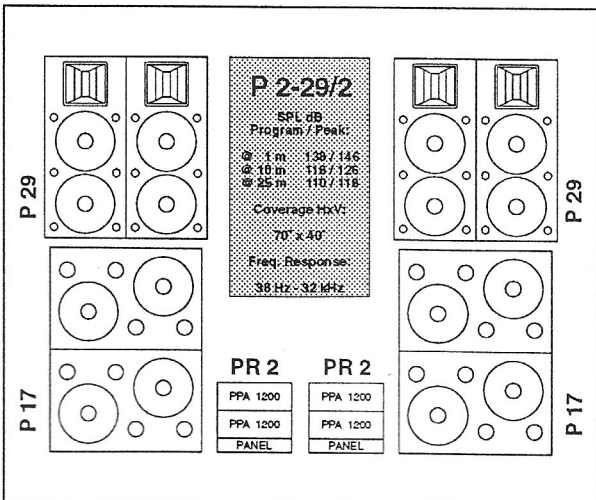

Performer Series P 2-29/2 system Road Versie

Produkt	Aantal	Beschrijving	Prijs ex. BTW Hfl	Prijs BEF
P 17S	4	Flight case uitvoering P 17	17.200,-	
P 29S	4	Flight case uitvoering P 29	24.300,-	
PR 2S	2	Flight case PR 2 met conn. panel	39.920,-	
MC 2	2	Netkabel, 2 meter	190,-	
LW 85	8	Luidspreker kabel, 5 meter	1.560,-	
Totaal			83.170,-	1.526.170

Opties (zie ook pag x)

			Voeg toe	Voeg toe
OC DB	4	Dollies met wielen voor P 29S	900,-	16.520
OC FR	4	Front bescherming P 17S cabinets	480,-	8.810
OC-CS	4	Wiel sets voor P 17S cabinets	400,-	7.340
OC FSB	4	Cluster vliegsysteem voor P 29S	1.500,-	27.530
OC FSB	4	Cluster vliegsysteem voor P 17S	1.500,-	27.530
OC FS	8	Klein vliegsysteem	1.560,-	28.630