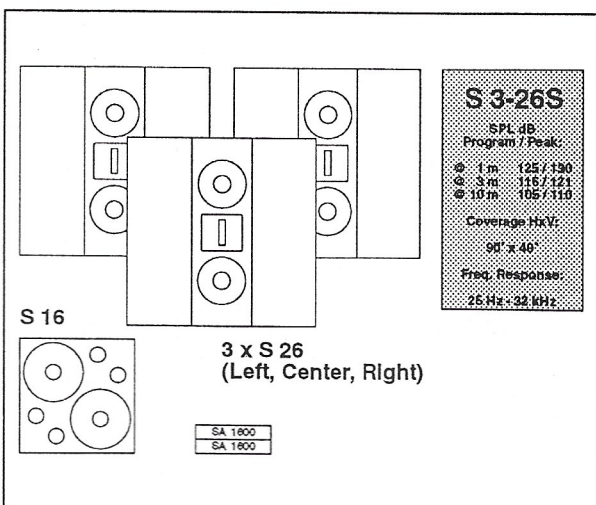

Screen Series S 3-26S systeem Standaard Versie

Produkt	Aantal	Beschrijving	Prijs ex. BTW Hfl	Prijs BEF
S 26	3	Full Range cabinet	14.925,-	
S 16	1	Sub Bass cabinet	4.125,-	
CR2	1	Rack met 2 x SA 1600	8.875,-	
LW 415	4	Luidspreker kabel, 15 meter	680,-	
Totaal			28.605,-	524.900

Optie Standaard Versie

Produkt	Aantal	Beschrijving	Voeg toe	Voeg toe
OC FS	3	Vliegsysteem	585,-	10.730