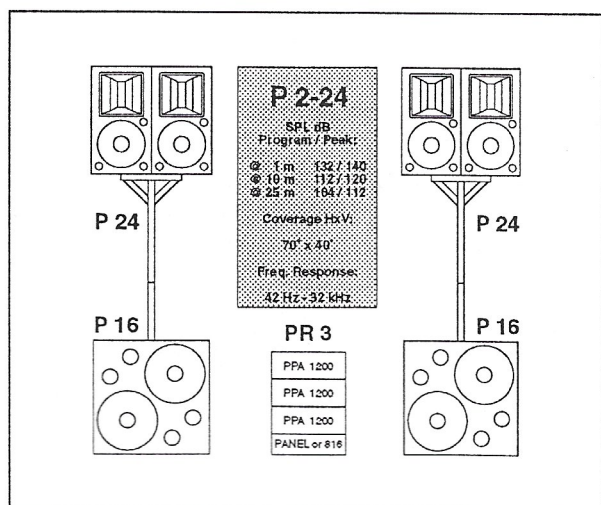

Performer Series

Performer Series Gegevens Cabinets

Type	Band(s)	Drivers	hxbxd mm	kg
P 16	Bass	2x 1513	730x730x600	55
P 16S*	Bass	2x 1513	732x732x610	62
P 17	Bass	2x 1513	655x970x670	56
P 17S*	Bass	2x 1513	657x975x675	63
P 24	Mid-High	1202; 8535	678x380x450	30
P 24S*	Mid-High	1202; 8535	683x385x455	37
P 26	Mid-High	2x 1202; 8535	1008x380x450	45
P 26S*	Mid-High	2x 1202; 8535	1013x385x455	50
P 27	Mid-High	1502; 8535	758x516x450	35
P 27S*	Mid-High	1502; 8535	763x521x455	40
P 29	Mid-High	2x 1502; 8535	1158x516x450	48
P 29S*	Mid-High	2x 1502; 8535	1163x521x455	53

S = 'Flight case' versie.

Performer Series Power Racks & SA 816

Type	Konsumptie W gemiddeld / max.	Power W RMS / Peak	hxbxd mm	kg
PR 2	1700 / 7050	3600 / 5600	476x513x538	88
PR 2S*	1700 / 7050	3600 / 5600	595x608x705	113
PR 3	2550 / 10600	5400 / 8400	698x513x538	125
PR 3S*	2550 / 10600	5400 / 8400	817x608x705	154
P 816/1²²	30 / 50	NA	88x482x462	6
P 816/2²²	60 / 100	NA	88x482x462	7
P 816/3²²	90 / 150	NA	88x482x462	9
P 816/4²²	120 / 200	NA	88x482x462	10
P TLS¹⁴	n.v.t.	n.v.t.	n.v.t.	n.v.t.

Produkt	Aantal	Beschrijving	Prijs ex. BTW Hfl	Prijs BEF
P 16	2	Bass cabinets	7.450,-	
P 24	2	Mid-High cabinet	9.250,-	
PR 3	1	Rack met 3 x PPA 1200 / SA 816	27.210,-	
LW 810	4	Luidspreker kabel, 10 meter	1.000,-	
Totaal			44.910,-	824.100

P 16S	2	Flight case uitvoering P 16	8.390,-	
P 24S	2	Flight case uitvoering P 24	10.070,-	
PR 3S	1	Flight case PR 3 met conn. panel	28.010,-	
MC 2	1	Netkabel, 2 meter	95,-	
LW 810	4	Luidspreker kabel, 10 meter	1.000,-	
Totaal			47.565,-	872.820

			Voeg toe	Voeg toe
OC DA	2	Dollies met wielen voor P 24(S)	390,-	7.160
OC SA	4	Statief adaptors voor P 24(S) / P 16(S)	540,-	9.910
OC TAB	2	Buis statief voor P 24(S) / P 16(S)	280,-	5.140
OC FR	2	Front bescherming P 16(S) cabinets	240,-	4.400
OC CS	2	Wiel sets voor P 16(S) cabinets	200,-	3.670
OC FSA	2	Cluster vliegsysteem voor P 24(S)	700,-	12.840
OC FSB	2	Cluster vliegsysteem voor P 16(S)	750,-	13.760
OC FS	4	Klein vliegsysteem	780,-	14.310

Performer Series P 2-24 system Standaard Versie

Produkt	Aantal	Beschrijving	Prijs ex. BTW Hfl	Prijs BEF
P 16	2	Bass cabinets	7.450,-	
P 24	4	Mid-High cabinet	18.500,-	
PR 3	1	Rack met 3 x PPA 1200 / SA 816	27.210,-	
LW 810	6	Luidspreker kabel, 10 meter	1.500,-	
Totaal			54.660,-	1.003.010

Road Versie

P 16S	2	Flight case uitvoering P 16	8.390,-	
P 24S	4	Flight case uitvoering P 24	20.140,-	
PR 3S	1	Flight case PR 3 met conn. panel	28.010,-	
MC 2	1	Netkabel, 2 meter	95,-	
LW 810	6	Luidspreker kabel, 10 meter	1.500,-	
Totaal			58.135,-	1.066.770

Opties (zie ook pag x)

			Voeg toe	Voeg toe
OC DA	4	Dollies met wielen voor P 24(S)	780,-	14.310
OC SA	6	Statief adaptors voor P 24(S) / P 16(S)	810,-	14.860
OC TAD	2	Buis statief voor P 24(S) / P 16(S)	680,-	12.480
OC FR	2	Front bescherming P 16(S) cabinets	240,-	4.400
OC CS	2	Wiel sets voor P 16(S) cabinets	200,-	3.670
OC FSA	4	Cluster vliegsysteem voor P 24(S)	1.400,-	25.680
OC FSB	2	Cluster vliegsysteem voor P 16(S)	750,-	13.760
OC FS	6	Klein vliegsysteem	1.170,-	21.470