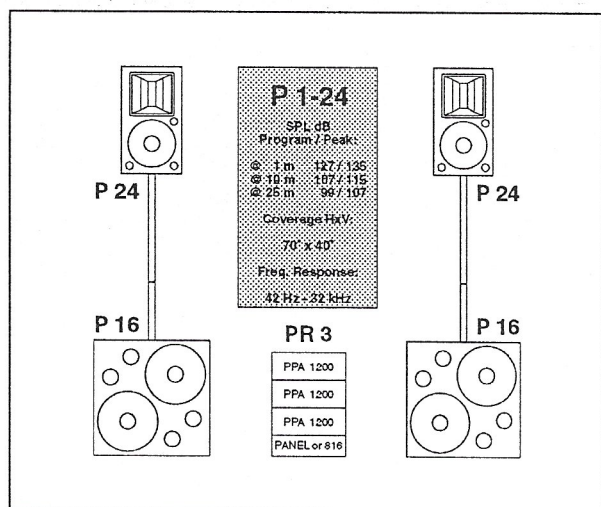

Performer Series

Performer Series Gegevens Cabinets

Type	Band(s)	Drivers	hxbxd mm	kg
P 16	Bass	2x 1513	730x730x600	55
P 16S*	Bass	2x 1513	732x732x610	62
P 17	Bass	2x 1513	655x970x670	56
P 17S*	Bass	2x 1513	657x975x675	63
P 24	Mid-High	1202; 8535	678x380x450	30
P 24S*	Mid-High	1202; 8535	683x385x455	37
P 26	Mid-High	2x 1202; 8535	1008x380x450	45
P 26S*	Mid-High	2x 1202; 8535	1013x385x455	50
P 27	Mid-High	1502; 8535	758x516x450	35
P 27S*	Mid-High	1502; 8535	763x521x455	40
P 29	Mid-High	2x 1502; 8535	1158x516x450	48
P 29S*	Mid-High	2x 1502; 8535	1163x521x455	53

S = 'Flight case' versie.

Performer Series Power Racks & SA 816

Type	Konsumptie W gemiddeld / max.	Power W RMS / Peak	hxbxd mm	kg
PR 2	1700 / 7050	3600 / 5600	476x513x538	88
PR 2S*	1700 / 7050	3600 / 5600	595x608x705	113
PR 3	2550 / 10600	5400 / 8400	698x513x538	125
PR 3S*	2550 / 10600	5400 / 8400	817x608x705	154
P 816/1²²	30 / 50	NA	88x482x462	6
P 816/2²²	60 / 100	NA	88x482x462	7
P 816/3²²	90 / 150	NA	88x482x462	9
P 816/4²²	120 / 200	NA	88x482x462	10
P TLS¹⁴	n.v.t.	n.v.t.	n.v.t.	n.v.t.

Performer Series P 1-24 system Standaard Versie

Produkt	Aantal	Beschrijving	Prijs ex. BTW Hfl	Prijs BEF
P 16	2	Bass cabinets	7.450,-	
P 24	2	Mid-High cabinet	9.250,-	
PR 3	1	Rack met 3 x PPA 1200 / SA 816	27.210,-	
LW 810	4	Luidspreker kabel, 10 meter	1.000,-	
Totaal			44.910,-	824.100

Road Versie

P 16S	2	Flight case uitvoering P 16	8.390,-	
P 24S	2	Flight case uitvoering P 24	10.070,-	
PR 3S	1	Flight case PR 3 met conn. panel	28.010,-	
MC 2	1	Netkabel, 2 meter	95,-	
LW 810	4	Luidspreker kabel, 10 meter	1.000,-	
Totaal			47.565,-	872.820

Opties (zie ook pag x)

			Voeg toe	Voeg toe
OC DA	2	Dollies met wielen voor P 24(S)	390,-	7.160
OC SA	4	Statief adaptors voor P 24(S) / P 16(S)	540,-	9.910
OC TAB	2	Buis statief voor P 24(S) / P 16(S)	280,-	5.140
OC FR	2	Front bescherming P 16(S) cabinets	240,-	4.400
OC CS	2	Wiel sets voor P 16(S) cabinets	200,-	3.670
OC FSA	2	Cluster vliegsysteem voor P 24(S)	700,-	12.840
OC FSB	2	Cluster vliegsysteem voor P 16(S)	750,-	13.760
OC FS	4	Klein vliegsysteem	780,-	14.310

Performer Series P 2-24 system Standaard Versie

Produkt	Aantal	Beschrijving	Prijs ex. BTW Hfl	Prijs BEF
P 16	2	Bass cabinets	7.450,-	
P 24	4	Mid-High cabinet	18.500,-	
PR 3	1	Rack met 3 x PPA 1200 / SA 816	27.210,-	
LW 810	6	Luidspreker kabel, 10 meter	1.500,-	
Totaal			54.660,-	1.003.010

P 16S	2	Flight case uitvoering P 16	8.390,-	
P 24S	4	Flight case uitvoering P 24	20.140,-	
PR 3S	1	Flight case PR 3 met conn. panel	28.010,-	
MC 2	1	Netkabel, 2 meter	95,-	
LW 810	6	Luidspreker kabel, 10 meter	1.500,-	
Totaal			58.135,-	1.066.770

			Voeg toe	Voeg toe
OC DA	4	Dollies met wielen voor P 24(S)	780,-	14.310
OC SA	6	Statief adaptors voor P 24(S) / P 16(S)	810,-	14.860
OC TAD	2	Buis statief voor P 24(S) / P 16(S)	680,-	12.480
OC FR	2	Front bescherming P 16(S) cabinets	240,-	4.400
OC CS	2	Wiel sets voor P 16(S) cabinets	200,-	3.670
OC FSA	4	Cluster vliegsysteem voor P 24(S)	1.400,-	25.680
OC FSB	2	Cluster vliegsysteem voor P 16(S)	750,-	13.760
OC FS	6	Klein vliegsysteem	1.170,-	21.470