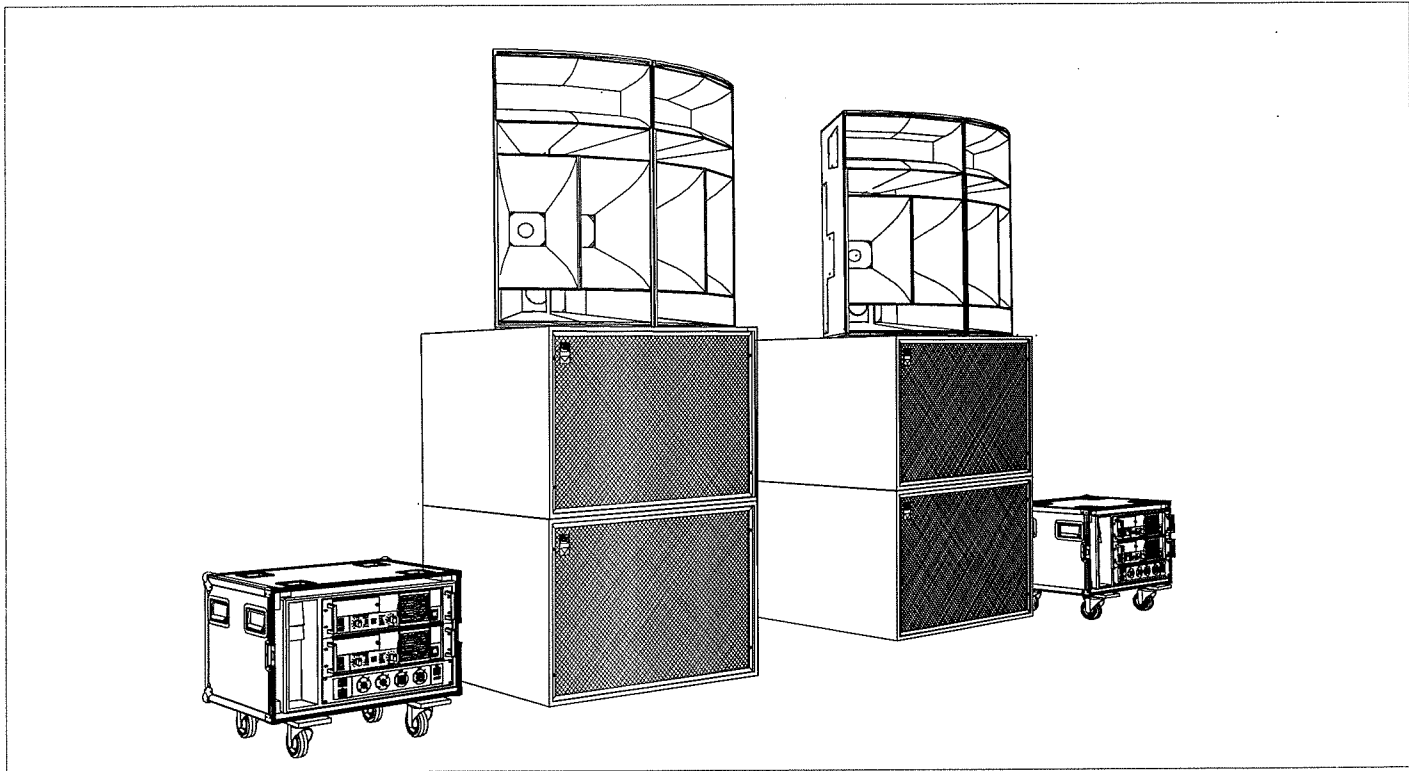

Addition to Retail price list 2002 (Euro)
All prices ex. VAT and ex. Works. Effective March 2002.

Model	Price	Description
-------	-------	-------------

Director Series

D 36 € 7.950 3-way active filtered LMF/MF/HF cabinet,
 2x SA1206, 2x SA 0802, 2x SA8535, Dispersion is 36 x 30 (hvx),
 protecture finish,
 Wheeldolly included. Flying system rig connections.
 Standard colors: black and blue, other colors on request.
 +5% MCO™(Multi Color Option ™) Please specify color when ordering.

XL-bin (road version) € 2.045 High pressure bass cabinet; , 2x SA1513 TST tunnelLoaded,
 SPL 140dB/2000W, Protecture finish.
 +5% MCO™ (Multi Color Option ™) Please specify color when ordering.

Full Director System € 59.950

<p>The Director System contains: 4X D 36 3-way LMF/MF/HF cabinets. 4x XL-bin bass cabinets. 2x DR 80.2 amplifier racks. 4x loudspeaker cable 5m Speakon™-8 (D 36) 4x loudspeaker cable 3.75m Speakon™-4 (XL-bin) <i>Please note: Power supply cables are not included!</i></p>	<p>Each DR80.2 amplifier rack contains: 2x ES40 Efficiency power amplifier. 3x EFN™-DP 1x EFN™-AIR™ 1x DCP2 Connector Panel, integrated Air-system.</p>
---	--