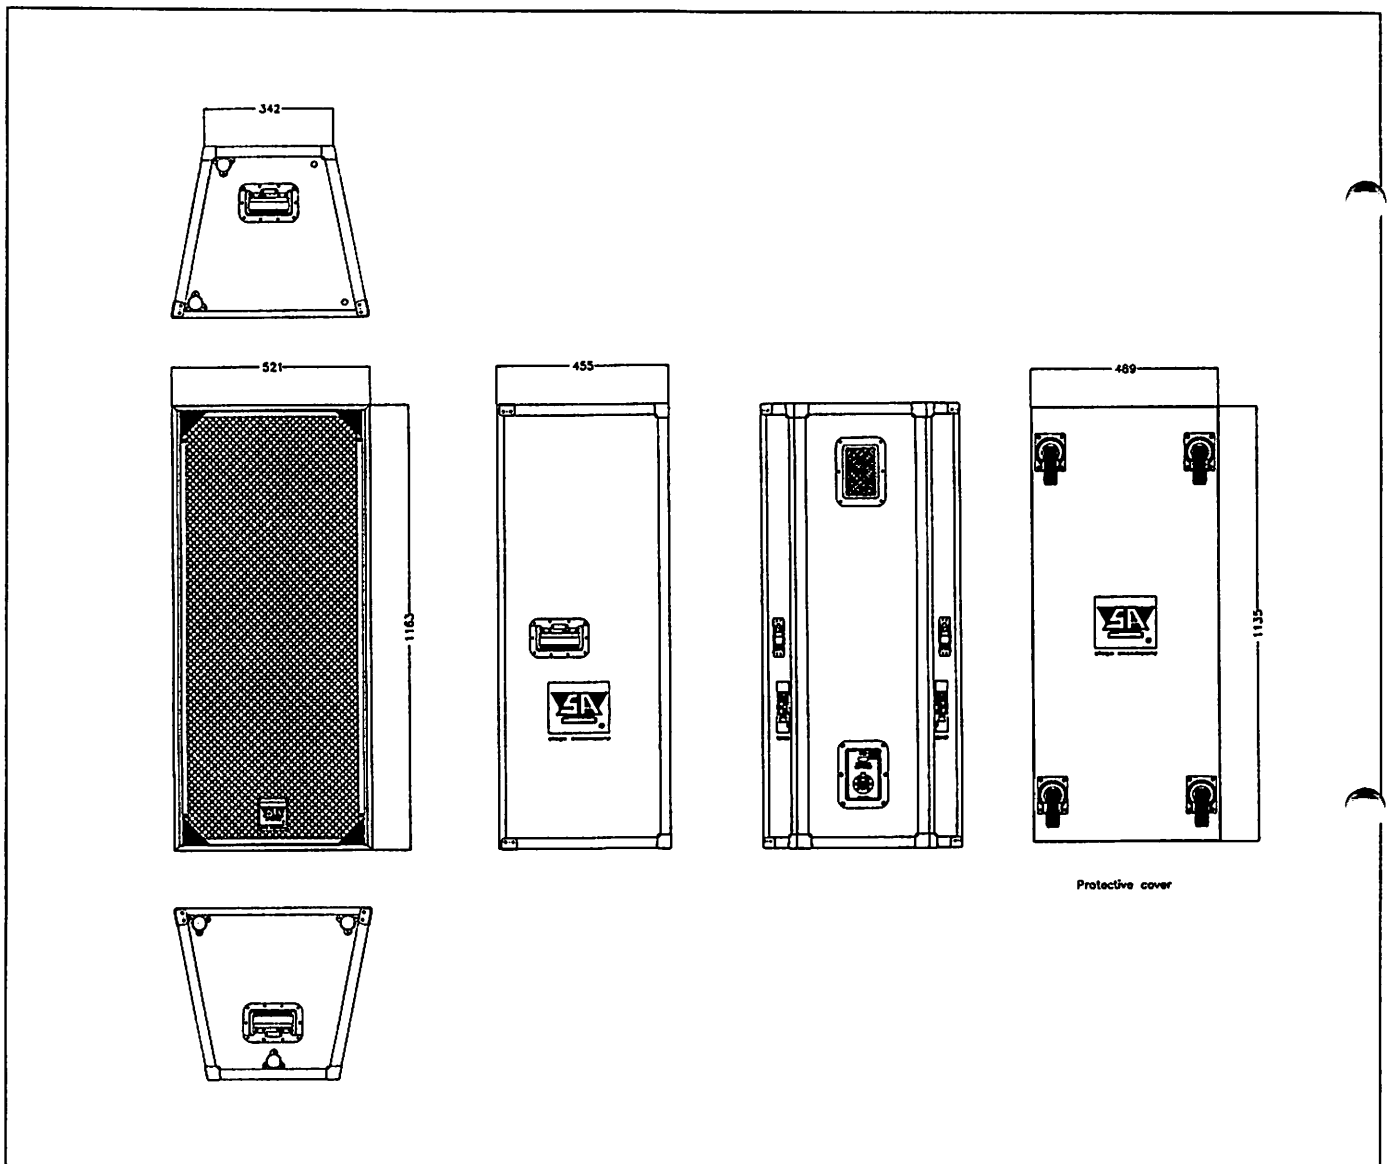

SA Performer series

SA 4829 full range cabinet

Reinforcement Loudspeaker

Technical Specifications

SA 4829 full range cabinet

The SA 4829 is a compact, high-power full range cabinet capable of producing high sound pressure levels with very low distortion. This is achieved by using two SA 1502 15" low-mid drivers and the SA 8526 Compact Driver.

Available options:

- Flightcased version;
- Dolly for transportation including castors;
- Tube stand adaptor for Performer series subwoofer cabinets;
- Rigging system.

Each of these options may be ordered separately.

Physical dimensions of the SA 4829; flightcased version. The protective cover/dolly for transportation is shown at the right side.

- High acoustic output
- Compact rugged design
- Equipped with two SA 1502 high efficiency drivers and the SA 8526 Compact Driver
- Unequaled transient response
- Road-proof in cased version
- Prepared for use with SA 4817 subwoofer through position plates (cased version)

Finish:	Blue, other colours on request
Physical overall dimensions:	1158 x 516 x 450 mm (hwxwd)
Flightcased version:	1163 x 521 x 455 mm (hwxwd)
Including castors:	add 130 mm to depth
Weight:	58 kg + 5 kg for flightware + 9 kg for dolly with castors + 5,5 kg for flyer system
Protective grill:	Expanded metal screen
Connector:	Neutrik 8 pin Speakon
Rigging (optional):	Aircraft snap-lock strips