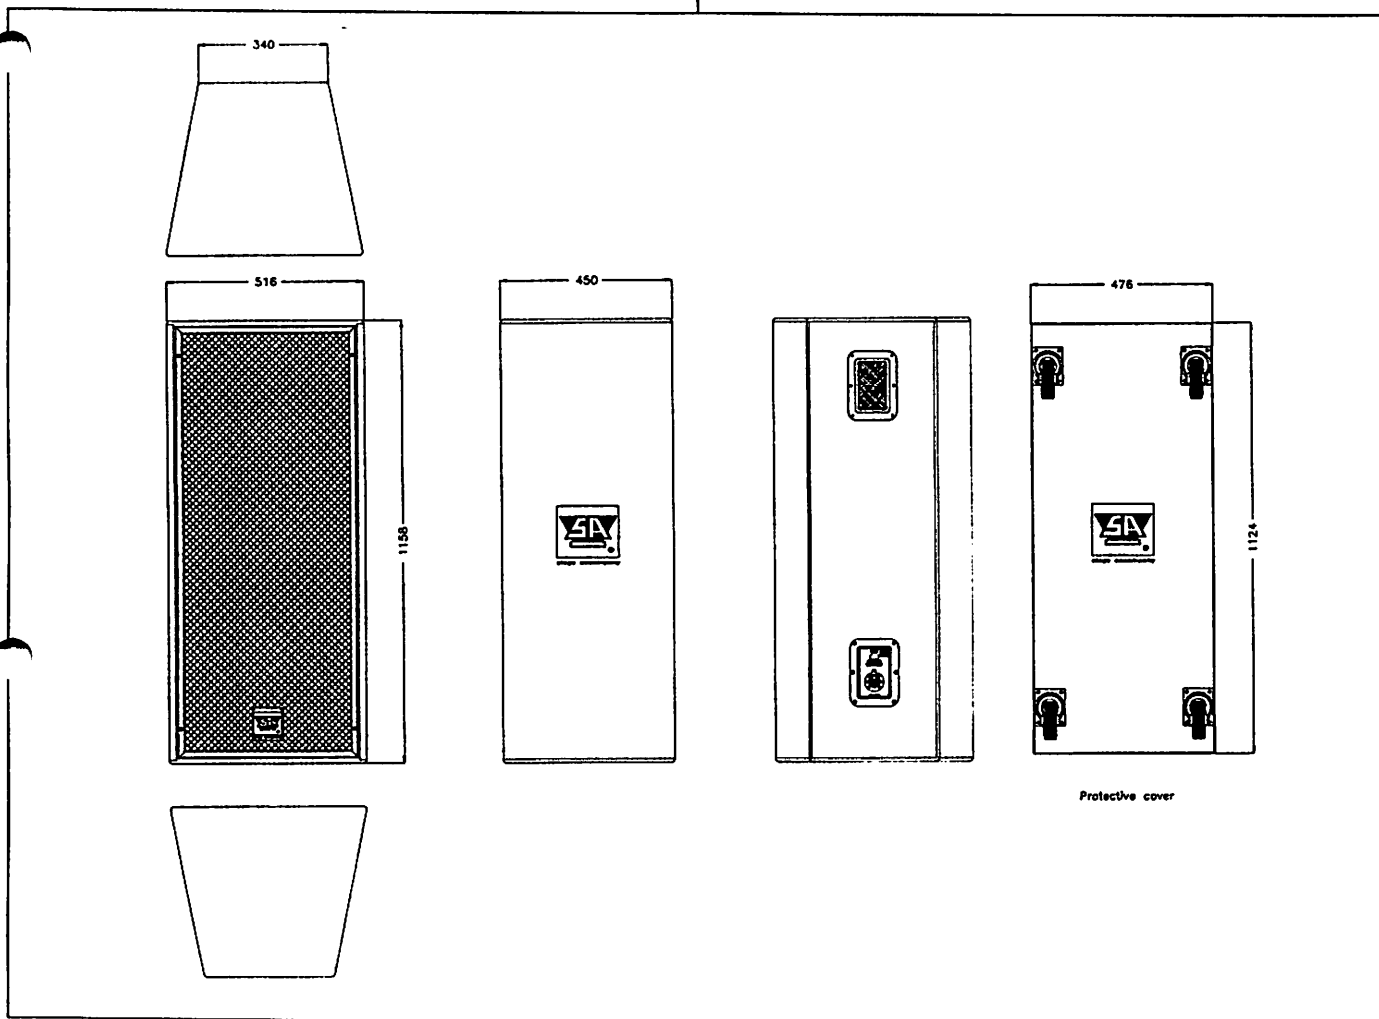

Finish:	Blue, other colours on request
Physical overall dimensions:	1158 x 516 x 450 mm (hwxwd)
Flightcased version:	1163 x 521 x 455 mm (hwxwd)
Including castors:	add 130 mm to depth
Weight:	58 kg + 5 kg for flightware + 9 kg for dolly with castors + 5,5 kg for flyer system
Protective grill:	Expanded metal screen
Connector:	Neutrik 8 pin Speakon
Rigging (optional):	Aircraft snap-lock strips