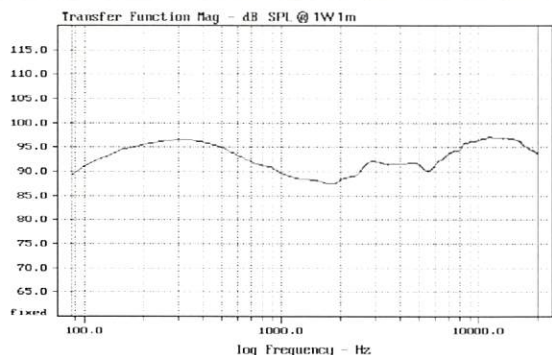

Combined with the amplifier, the monitors provide a perfect monitor sound under all conditions.

Technical specifications GM 8, 12 & 15

General for all three models

Enclosure:	Multi-ply birchwood
Finish:	Grey
Protective grill:	Expanded metal screen
Connectors:	In, Link out: 4 pin Speakons

GM 8

Enclosure:	Closed
Nominal impedance:	8 Ohms
Power handling Program:	80 W
Peak:	160 W
Sensitivity (@1W@1m):	90 dB
Maximum SPL (@1m) peak:	112 dB
Frequency response:	55 Hz - 20 kHz
Crossover frequency:	1500 Hz
H x V coverage:	120° x 120°
Physical dimensions:	312 x 312 x 256 mm (hxwxh)
Weight:	8 kg
Driver complement:	One OPS8; 8" Co-axial Driver (1" Titanium driver)

GM 12

Enclosure:	Closed
Nominal impedance:	8 Ohms
Power handling Program:	200 W
Peak:	400 W
Sensitivity (@1W@1m):	93 dB
Maximum SPL (@1m) peak:	119 dB
Frequency response:	65 Hz - 20 kHz
Crossover frequency:	1500 Hz
H x V coverage:	70° x 70°
Physical dimensions:	452 x 452 x 346 mm (hxwxh)
Weight:	18 kg
Driver complement:	One OPS12; 12" Co-axial Driver (2" Titanium driver)

GM 15

Enclosure:	Vented
Nominal impedance:	8 Ohms
Power handling Program:	300 W
Peak:	600 W
Sensitivity (@1W@1m):	97 dB
Maximum SPL (@1m) peak:	125 dB
Frequency response:	65 Hz - 20 kHz
Crossover frequency:	1500 Hz
H x V coverage:	70° x 70°
Physical dimensions:	552 x 522 x 436 mm (hxwxh)
Weight:	21 kg
Driver complement:	One OPS15; 15" Co-axial Driver (2" Titanium driver)

The frequency response of the GM 15.

The presented curve is accurate for mid- and highfrequencies. Lowfrequency resolution is limited due to the selected time window (5 ms).